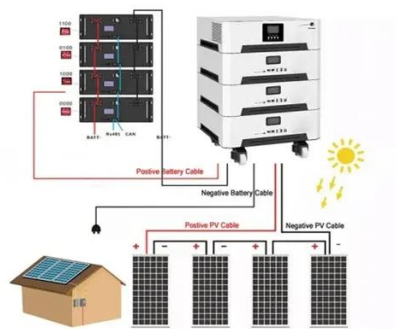

### [SolarEdge Home Hub inverter 10kW Single Phase SE-10000H ...](#)

On-Grid and Off-Grid Capability: Provides 10kW power on-grid and 11.4kW power off-grid, making it versatile for continuous power supply and resilience during outages.

### [SolarEdge Home Hub inverter 10kW Single Phase ...](#)

On-Grid and Off-Grid Capability: Provides 10kW power on-grid and ...

### [Solar Edge - Energy Hub - 10 kW - Optimizable Inverter](#)

The Solar Edge Energy Hub 10 kW Optimizable Inverter offers unparalleled efficiency and control for residential solar installations. Its advanced features, such as dynamic peak management ...