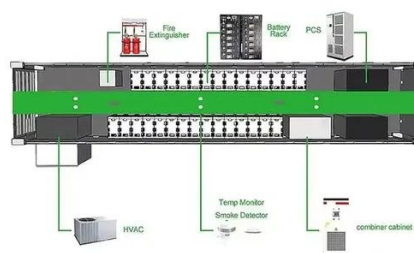

[USB Power Supply & USB Streaming : r/ZVE10](#)

I used to have no issues with plugging an external power bank into the camera. Now, the camera assumes that I want to use USB Streaming and gives me the message, "USB Mode - ..."