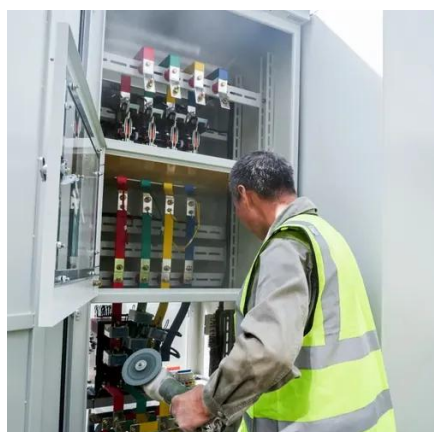

Stay powered up in the great outdoors! Explore Goal Zero's newest range of outdoor solar-powered solutions, including the new Yeti 300, 500, and 700, our Alta Portable Fridges, solar ...