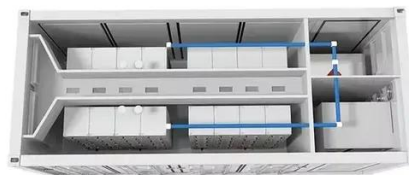

Base Station Telecom Equipment IP65 IP55 5g Outdoor Communication Cabinet, Find Details and Price about Outdoor Distribution Cabinet Outdoor Electrical Enclosure from ...