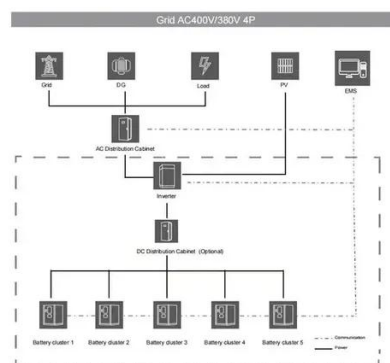

TAX FREE

ENERGY STORAGE SYSTEM

Product Model
HJ-ESS-215A(100KW/215KWh)
HJ-ESS-115A(50KW 115KWh)

Dimensions
1600*1280*2200mm
1600*1200*2000mm

Rated Battery Capacity
215KWH/115KWH

Battery Cooling Method
Air Cooled/Liquid Cooled

[NVIDIA Plans 800 V Power Infrastructure to Drive 1 MW AI Racks](#)

AI infrastructure buildout is pushing data center designs beyond the limits of conventional power delivery. Traditional in-rack 54 V DC distribution was designed for racks ...

[Programmable DC Power Supplies](#)