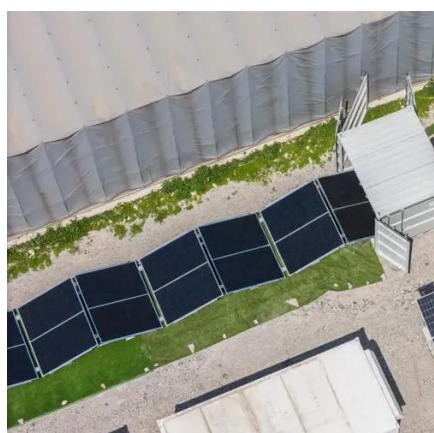

[Industrial Network Uninterruptible Power Supply (UPS)](#)

SPECIFICATIONS The Uninterruptible Power Supply (UPS) shall be powered by 24VDC (nominal) input and provide 24VDC (nominal) output at 100 Watts (max.) for a duration of 1.0 ...