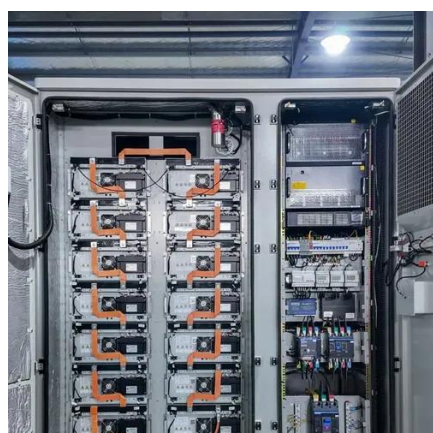

[Get 1MW On Off Grid Solar Power Plant with ...](#)

Get 1MW On Off Grid Solar Power Plant with an affordable price comes with lithium battery storage, PCS, Solar Panels, BMS, Fire suppression ...