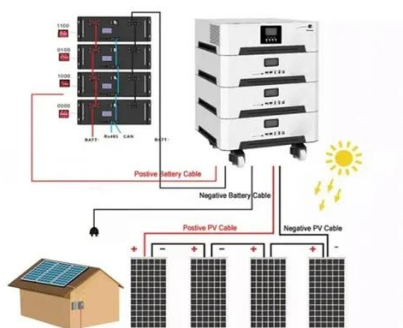

[24U IP54 Server Rack Cabinet for Harsh Environments , Eaton](#)