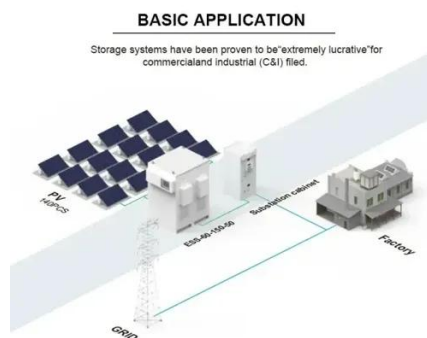

The cornerstone of the ToughBuilt Workshop Organization System is a full range of cabinets, drawers, and work benches- meticulously engineered ...