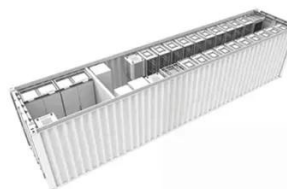

[Weatherproof & Flood-Proof Kitchen Cabinets for Storm Areas](#)

Weatherproof Design: Resistance to UV rays, extreme temperatures, and harsh outdoor conditions makes these cabinets a long-lasting choice for your kitchen or outdoor space.

[Windhoek - Travel guide at Wikivoyage](#)