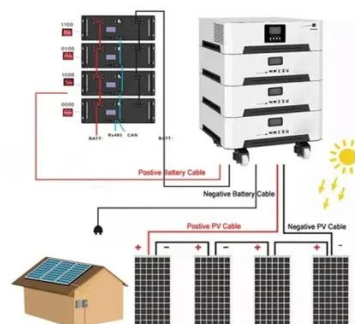

[Base Station Energy Cabinet](#)

The Base Station Energy Cabinet is a fully enclosed, weather-resistant telecom energy cabinet designed to provide reliable power distribution and battery backup for outdoor communication ...

[Energy Storage Cabinet Outdoor 20KW 50KWh/ ...](#)

All-in-one PV Energy Storage System This energy storage cabinet is a PV energy storage solution that combines high-voltage energy storage ...

Cabinet for Solar Power

Discover IP55-rated solar power cabinets for outdoor installations. Ideal for solar panel systems and energy storage. Find robust enclosures built for reliability and long-term performance in ...

The Unsung Heroes of Connectivity Behind Outdoor Photovoltaic ...

The cabinets typically include: Photovoltaic (PV) charge regulators High-efficiency solar panels (mounted in the area) Battery management systems (BMS) Remote monitoring ...

PHOTOVOLTAIC ENERGY STORAGE SYSTEM CABINET ...