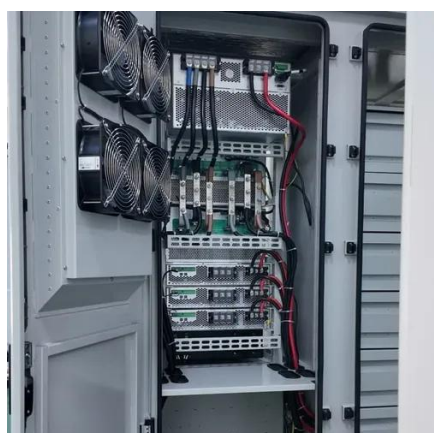

[INSTALLING AND COMBINING CABINETS](#)

There are several brands of outdoor communication battery cabinets in Windhoek
What is a waterproof outdoor Telecom cabinet?The IP65 Waterproof Outdoor Telecom Cabinet is perfect ...