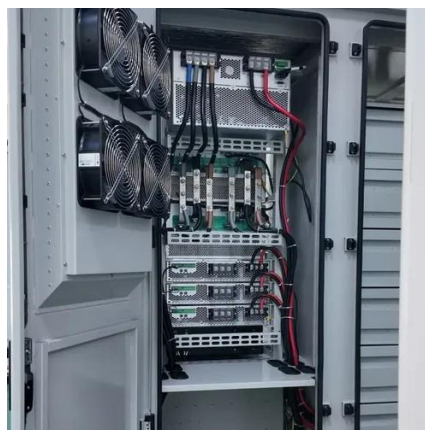

[Windhoek 7W Photovoltaic Panel Manufacturer: Powering ...](#)

Summary: Discover how Windhoek's specialized 7W solar panel manufacturers are driving affordable and scalable renewable energy adoption across residential, commercial, and off ...

[24U Outdoor Network Cabinet](#)

With its IP66 rating, this 24U outdoor network cabinet ensures superior protection against dust and water ingress, making it the ideal choice.

[Windhoek in Namibia: Safaris & Travel Guide](#)

Windhoek is not your typical African city. Its solid infrastructure and relatively high level of efficiency give Windhoek an almost European feel. However, the eclectic mix of Namibian ...

[Outdoor Photovoltaic Energy Cabinet, Base Station Energy ...](#)