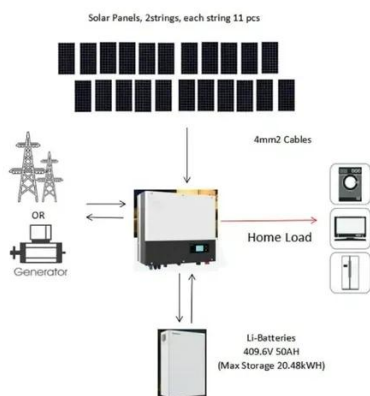

Windhoek, Namibia: All You Must Know Before You Go (2026)