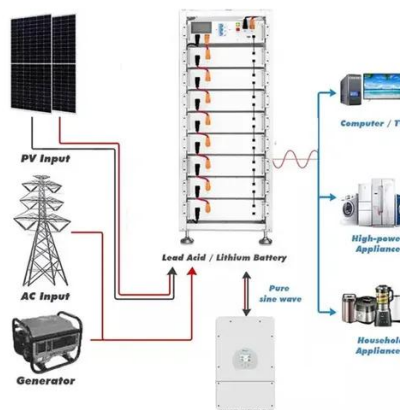

Maximize your energy efficiency with the SBP-30kW+60kWh High Voltage Storage System. Perfect for industrial and commercial applications, ensuring reliable energy management and ...