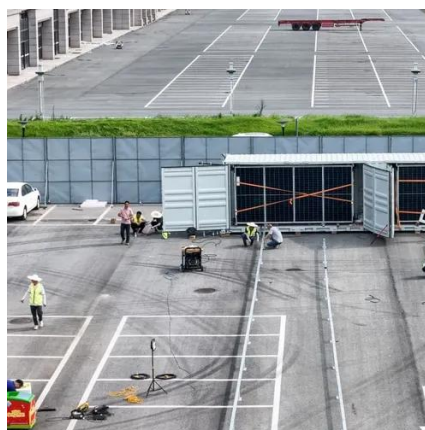

[All-in-One Energy Storage Cabinet & BESS Cabinets , Modular, ...](#)

Featuring lithium-ion batteries, integrated thermal management, and smart BMS technology, these cabinets are perfect for grid-tied, off-grid, and microgrid applications. Explore reliable, ...