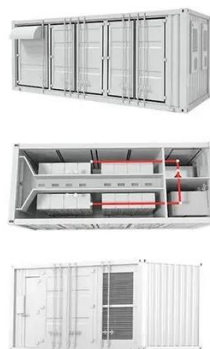

Explore the complete distribution of all 16 personality types. Learn about each type's characteristics, strengths, and unique traits. Understand how different types interact and ...