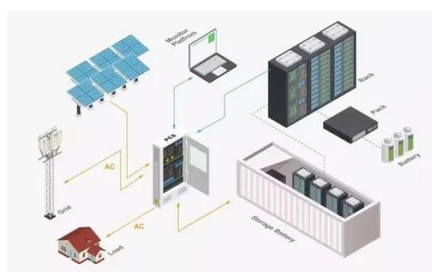

[What Is an Energy Cabinet and How Does It Work?](#)

An energy cabinet is the hub of the modern distributed power systems--a control, storage, and protection nexus for power distribution. Powering a 5G outdoor base station ...

[Doha smart energy storage design](#)

Delta's lithium battery energy storage system (BESS) is a complete system design with features like high energy density, battery management, multi-level safety protection, an outdoor cabinet ...

[Understanding PV Panels for ESTEL Telecom Cabinet Applications](#)

Image Source: pexels A pv panel transforms sunlight into usable energy, making it a critical component for powering telecom cabinet infrastructure. In ESTEL telecom cabinet ...