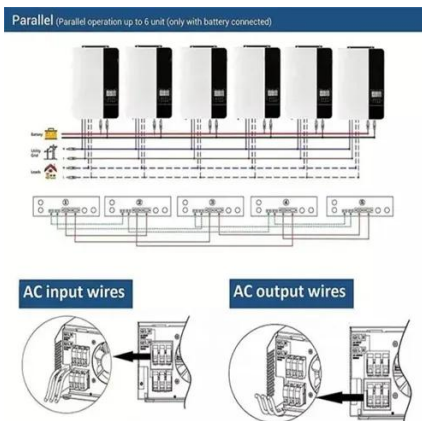

[DOHA ENERGY STORAGE CABINET CONTAINER, Solar ...](#)

An energy storage cabinet is a device that: Stores electrical energy usually consists of a battery pack, a converter PCS, a control chip, and other components. Can be specialized for safely ...