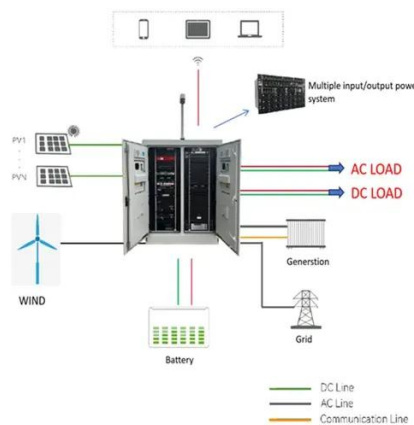

Lithium battery energy storage cabinets can meet the needs of different large-scale projects and are very suitable for grid auxiliary services and industrial and commercial applications.