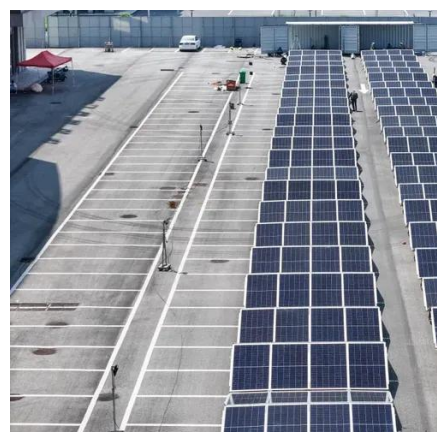

[Battery Cabinet Solutions for UPS & Energy Storage Systems](#)

Global Power Supply offers battery cabinet solutions designed to support UPS and energy storage systems with superior capacity and reliable backup performance.