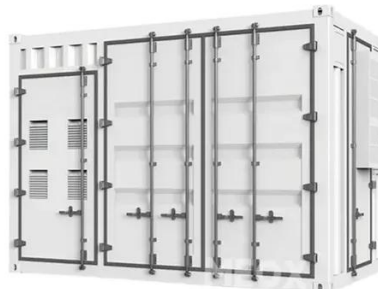

[new energy range extender battery cabinet . etrailer](#)

This single, energy -efficient lithium battery is strong enough to power any appliance in your RV. Maximum amp hours are packed into a compact unit to optimize your storage space.

[Energy storage battery cabinet wellington sales](#)