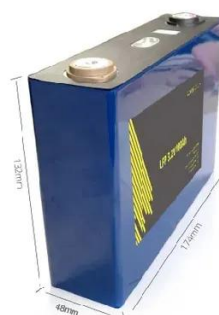

[SKE Solar: Utility ESS](#)

With the installation of the Huawei LUNA2000-2.0MWH-2H1 in a 20' HC-container, Huawei offers the optimal large-scale storage solution. The ...