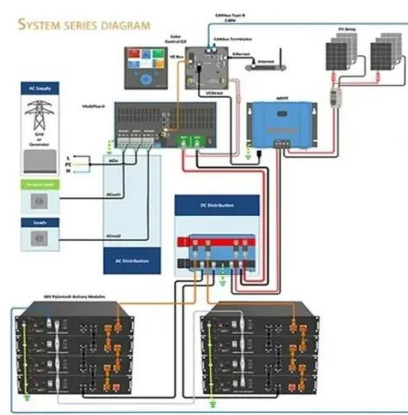

[Wellington Energy Storage System: Powering the Future with Smart Energy](#)

The Wellington Energy Storage System (ESS) doesn't just store power - it's like giving the whole energy network a double-shot espresso. Here's what makes it buzz-worthy: