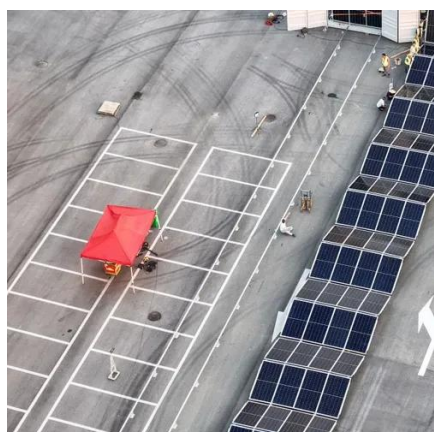

[Wellington Energy Storage System: Powering the Future with Smart Energy](#)

The Wellington Energy Storage System (ESS) doesn't just store power - it's like giving the whole energy network a double-shot espresso. Here's what makes it buzz-worthy: