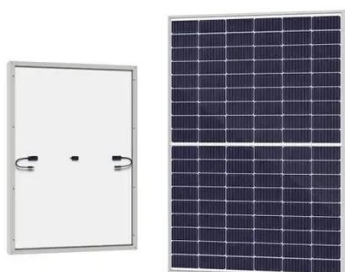

[2MWh Energy Storage Container System](#)