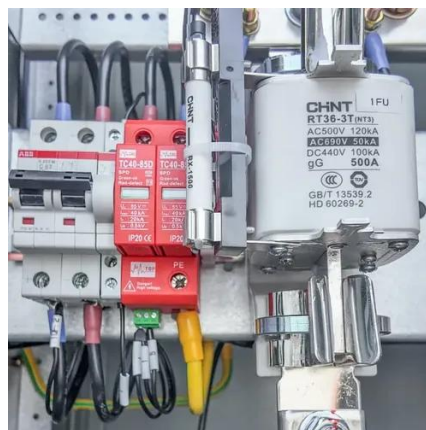

Swap is city-based infrastructure of battery swapping stations for e-motorcycle riders. No more cords, no more hassle, battery is being swapped with a fully-charged battery within 9 seconds.

8 slots battery swap cabinet custom motorcycle ...

Confirm whether the battery type of the replacement battery is the same as that of the original battery, and whether the voltage and capacity meet the ...