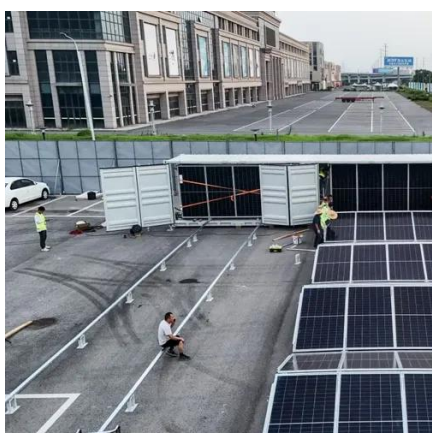

### [Serveredge 42RU 600mm Wide & 1200mm Deep Fully ...](#)

Serveredge CBN-42RU-612FS fully assembled rack enclosure is a perfect solution for securely storing your high-density server & standard rack mount equipments in data centres and ...