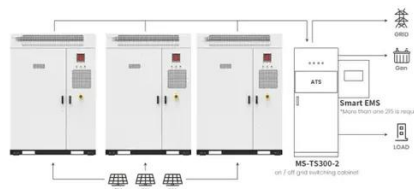

[Mongolia Capital: Essential Guide to Ulaanbaatar's History...](#)

Discover everything about the Mongolia capital--Ulaanbaatar. Learn its history, modern lifestyle, main attractions, travel tips, and why this fast-growing city is the heart of Mongolia.

Application scenarios of energy storage battery products

[200kVA 200kW Solar Power Plant And Price](#)

Flexible, Scalable Design For Efficient 200kVA 200kW Solar Power Plant. With Lithium-ion Battery Off Grid Solar System For A Factory, Hotel, or ...