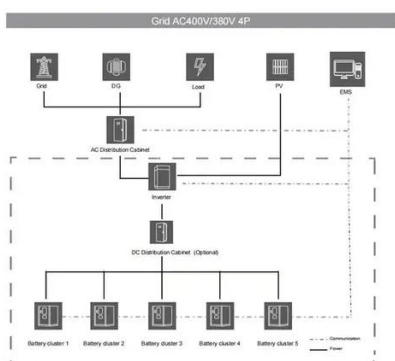

[SEQUIRE HT140 2-IN-1 Portable Hot Tweezers Soldering Iron Kit ...](#)

More portable than other 2-in-1 soldering stations & hot tweezers, ideal for precision soldering projects and hot tweezers soldering, no need to swap tools! ?Better ...

[Soldering Irons, Stations and Kits](#)

Shop a wide selection of Soldering Irons, Stations, Kits & Accessories! Newegg offers the best prices, fast shipping and top-rated customer service!

[FNIRSI HS-02 intelligent soldering iron 100W portable ...](#)

HS-02 is a portable screen display intelligent soldering iron. The soldering iron has the following features. Multiple power supply modes, up to 100W, easy to deal with large and small ...

[Portable Smart Soldering Tool and Power Supply Allows Soldering](#)