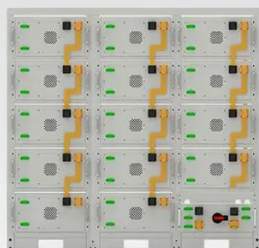

Battery String-S224

- 1C Charge/Discharge
- Easy configuration and maintenance
- Power supply can be single battery string or parallel battery strings