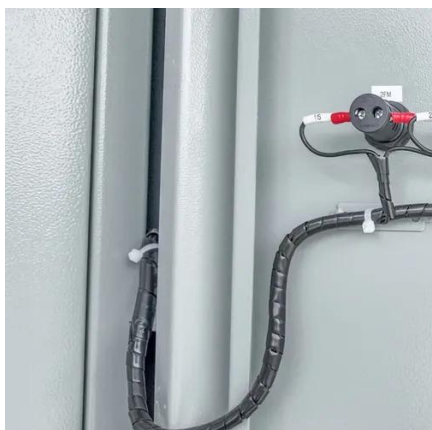

[Amazon : Generator Storage Box](#)

Explore a range of generator storage solutions, from compact portable boxes to spacious sheds. Protect your investment with secure, ventilated enclosures.