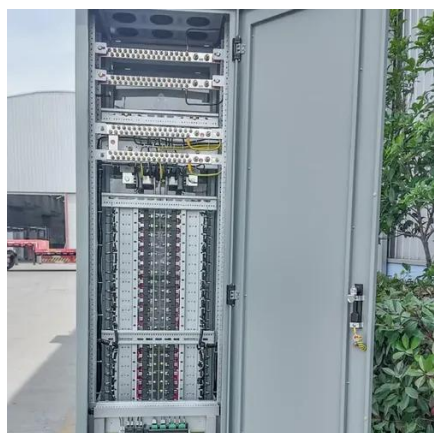

[Tskhinvali Imported Photovoltaic Glass Manufacturers: Market ...](#)