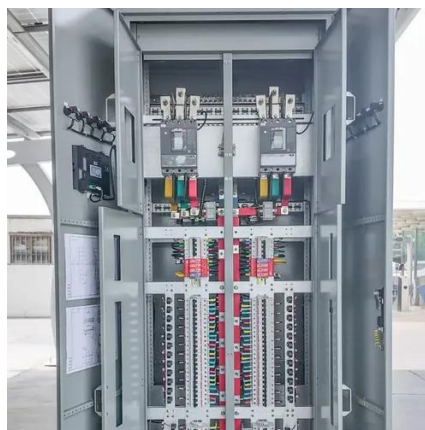

They are used in fibre distribution cabinets and in optical distribution and termination boxes. Their optimised geometry ensures that they guarantee precise cable routing, while an improved ...

[ThinkSystem Micro DataCenter rack cabinets](#)

See this documentation to learn about specification details and installation instructions of ThinkSystem Micro DataCenter rack cabinets.