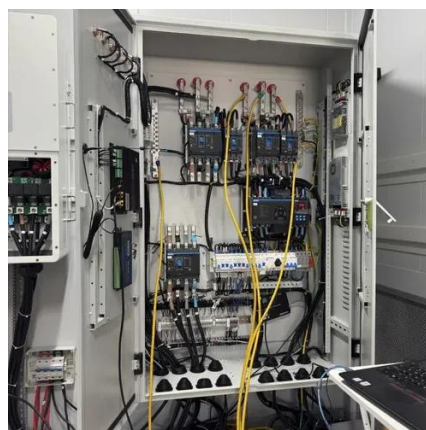

[NavePoint 42U Server Rack Cabinet, 1200mm ...](#)

The NavePoint Commercial Series cabinets come pre-assembled for easy setup and include pre-installed heavy-duty locking casters for mobility, ...