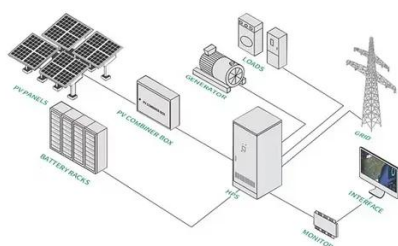

Model:RODF341012AC1K5W-B16 AZE's All-in-One Industrial ESS is a versatile and compact energy storage system. One engergy storage cabinet consists of inverter modules, battery ...

Imax

Imax Power's STS cabinet achieves seamless switching within 20ms between mains and energy storage systems by deeply integrating static switches with intelligent detection ...

PowerCombo , C& I BESS , Intelligent & Reliable BESS

RESILIENT, RELIABLE, INTELLIGENT ENERGY STORAGE SYSTEM PowerCombo-20C2H1600K is purpose-designed for various C& I and utility applications. Engineering from ...

Design of an Intelligent Storage Cabinet System based on

As the most common household item, storage cabinets face challenges such as dampness, mold, and high temperatures that can damage important paper documents and other items. ...