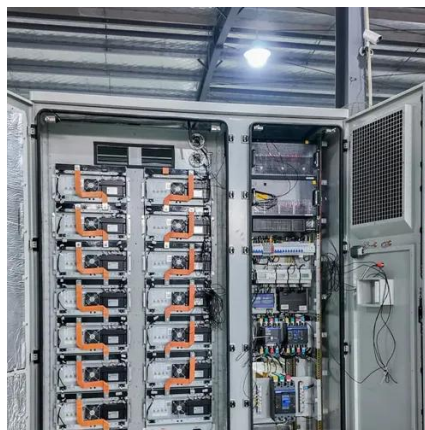

PowerCombo , C& I BESS , Intelligent & Reliable BESS

RESILIENT, RELIABLE, INTELLIGENT ENERGY STORAGE SYSTEM PowerCombo-20C2H1600K is purpose-designed for various C& I and utility applications. Engineering from ...

Design of an Intelligent Storage Cabinet System based on

As the most common household item, storage cabinets face challenges such as dampness, mold, and high temperatures that can damage important paper documents and other items. ...