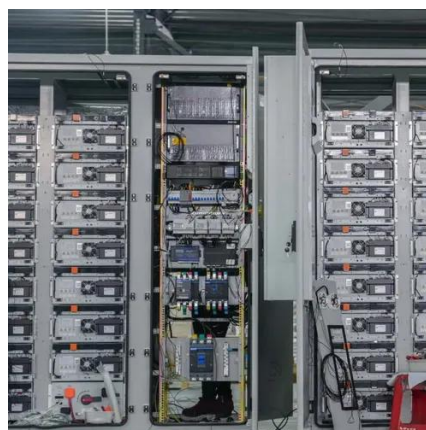

[How to design an energy storage cabinet: integration and ...](#)

As the core equipment in the energy storage system, the energy storage cabinet plays a key role in storing, dispatching and releasing electrical energy. How to design an ...