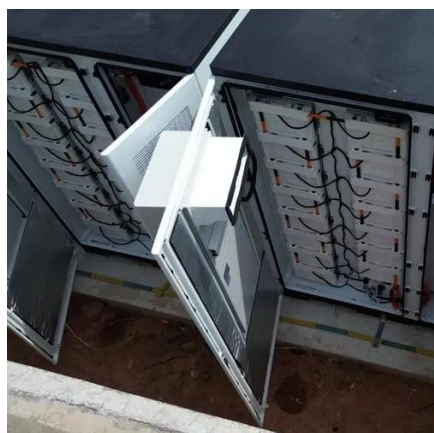

Model:RODF341012AC1K5W-B16 AZE's All-in-One Industrial ESS is a versatile and compact energy storage system. One engergy storage cabinet consists of inverter modules, battery ...

Imax

Imax Power's STS cabinet achieves seamless switching within 20ms between mains and energy storage systems by deeply integrating static switches with intelligent detection ...

PowerCombo , C& I BESS , Intelligent & Reliable BESS

RESILIENT, RELIABLE, INTELLIGENT ENERGY STORAGE SYSTEM PowerCombo-20C2H1600K is purpose-designed for various C& I and utility applications. Engineering from ...

Design of an Intelligent Storage Cabinet System based on

As the most common household item, storage cabinets face challenges such as dampness, mold, and high temperatures that can damage important paper documents and other items. ...