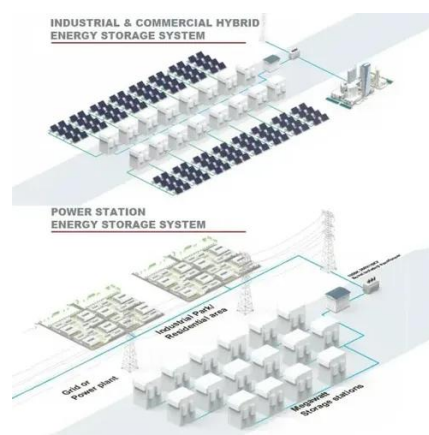

Transmission Node User Cabinet 1000V Project Solution

Telecom Cabinets

Telecom Cabinets provide secure, organized housing for telecommunications equipment, ensuring reliable connectivity and easy maintenance. Designed for both indoor and outdoor ...

1000V LFP Energy storage Liquid

Applications 1. Peak cutting and valley filling: The use of peak-valley electricity price difference, charging when the price is low, peak ...

OptiX OSN 1800 OTN Platform -- Huawei Enterprise