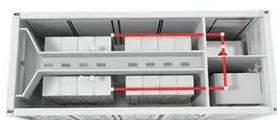

Transmission Line Calculator The COMSOL Transmission Line Calculator is a simulation tool used to analyze and design transmission lines by ...