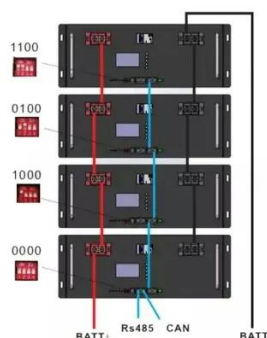

[All-in-One Energy Storage Cabinet & BESS Cabinets , Modular, ...](#)

Featuring lithium-ion batteries, integrated thermal management, and smart BMS technology, these cabinets are perfect for grid-tied, off-grid, and microgrid applications. Explore reliable, ...