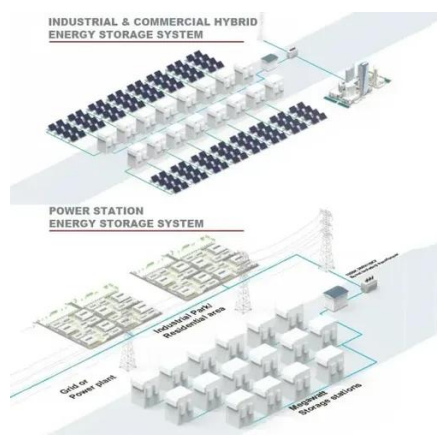

Thin solar outdoor power cabinet

Thin solar outdoor power cabinet

[THIN definition and meaning , Collins English Dictionary](#)

Something that is thin is much narrower than it is long. A thin cable carries the signal to a computer. James's face was thin, finely boned, and sensitive.