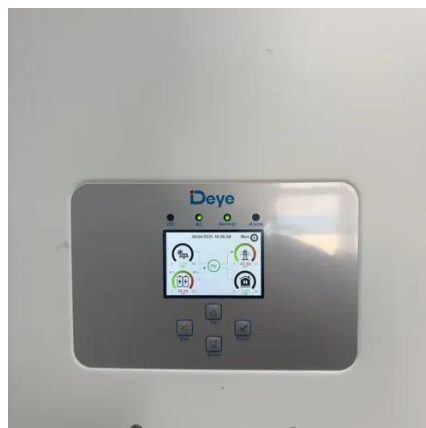

Features of Sunway Energy Storage Container
Energy Storage System 1. High degree of system
integration, integrated battery management ...

[All-in-One Energy Storage Cabinet & BESS Cabinets , Modular, ...](#)

Featuring lithium-ion batteries, integrated thermal management, and smart BMS technology, these cabinets are perfect for grid-tied, off-grid, and microgrid applications. Explore reliable, ...