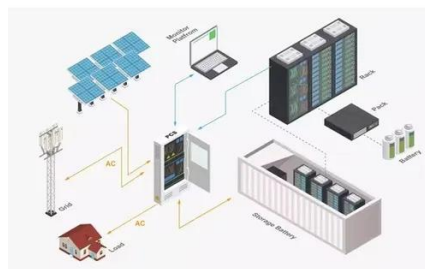

[AC to DC Converter, Rack Mounting Version, 48V DC, 10.5 ...](#)

This is an external converter power supply which is available in a portable desktop and 19 inch rack mount version, with four fuse protected outputs in the rack mount version.