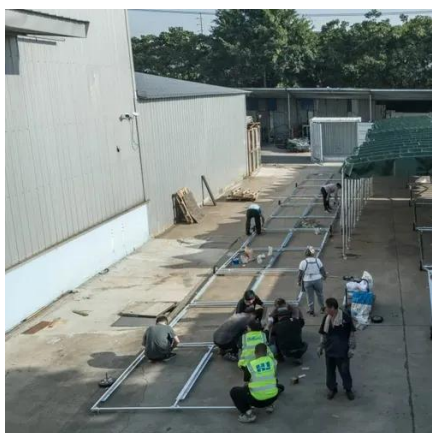

14U Outdoor Base Station Cabinet