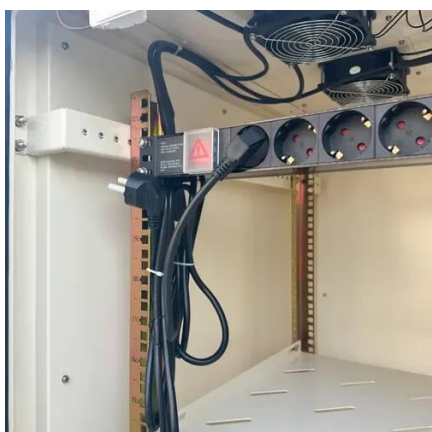

[Amazon : Portable Rechargeable Ac Power Supply](#)

Portable Power Station 150W, 133.2 Wh/36000mAh Fast Charging, Rechargeable Generator with 5 Outputs, AC Outlets Power Bank with LED Light for Backup Home Outdoor Emergency ...