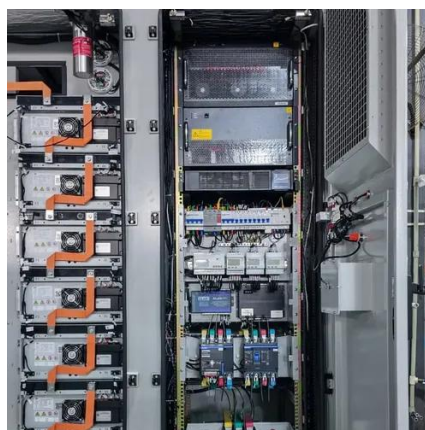

[Buy DJI BS65 Intelligent Battery Station (M350)](#)

The BS65 can charge up to eight TB65 Intelligent Flight Batteries simultaneously, making it ideal for managing fleets with diverse power ...

[DJI Matrice 350 Series BS65 Intelligent Battery Station](#)

Streamline your drone operations with the DJI Matrice 350 BS65 Intelligent Battery Station at Advexure. Efficiently charges and manages TB65 and WB37 batteries. Shop Now.