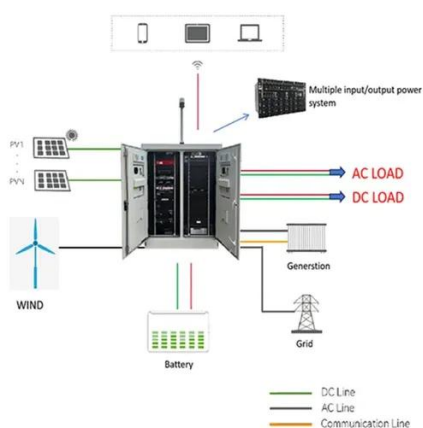

[OWON P4305 / P4603 Portable LCD Display Single Channel ...](#)

OWON P4305/P4603 Portable LCD Display Single Channel Linear Programmable Regulated DC Power Supply.

[Amazon : Digital Dc Power Supply](#)

FNIRSI DPS-150 DC Power Supply Variable, 30V 5A Adjustable DC CNC Power Supply with 4-Digit IPS Display,

[NICE-POWER DC Power Supply Variable 120V 3A High ...](#)

Buy NICE-POWER DC Power Supply Variable 120V 3A High Precision 4-Digits LED Display 5V/2A USB Port Test Lead Output and Input Cord Metal at business.walmart Professional ...