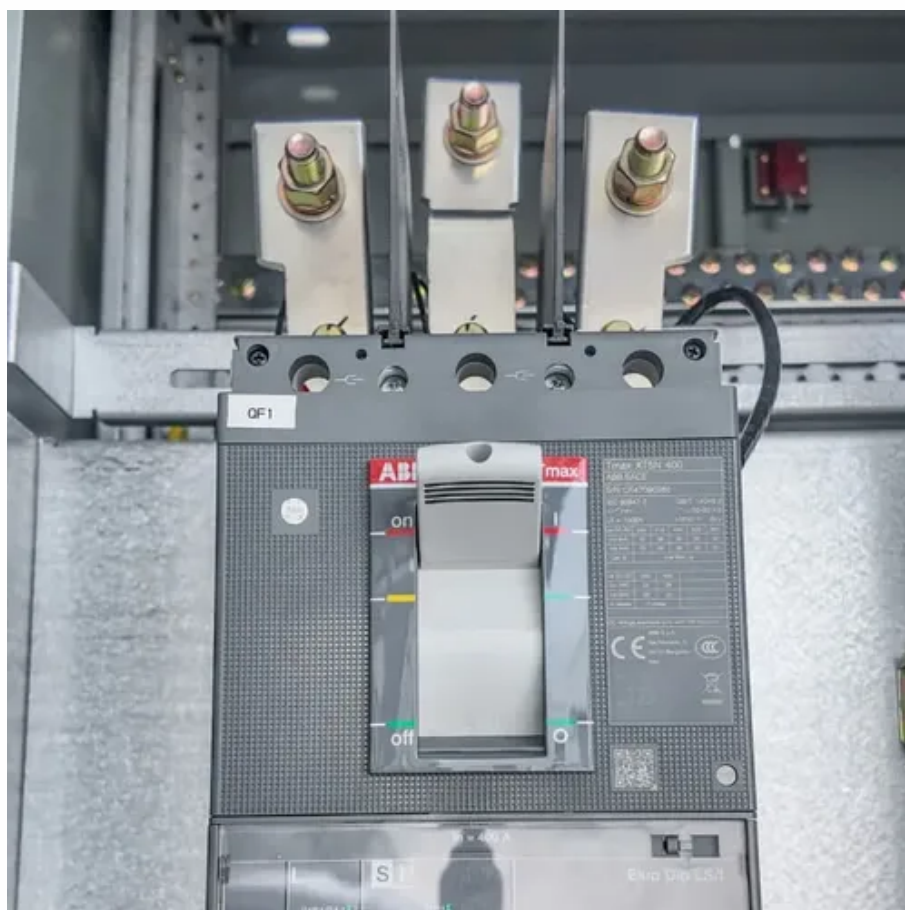

Swdk series portable intelligent digital display mobile power supply

Swdk series portable intelligent digital display mobile power supply

[Portable Energy Storage Mobile Power Supply 100W 76.8Wh, ...](#)

ST's portfolio of display supplies and controllers includes LCD/OLED PSUs with embedded-energy saving features and highly integrated VFD/LED front panel controllers.

[Futek , IHH500 , FSH03571](#)

The IHH500 Hand Held Portable Digital Display is FUTEK's solution that can be easily integrated to work with Load Cells, Torque Sensors and ...