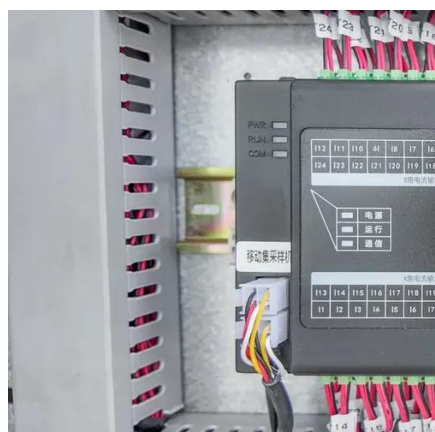

[All-in-One Energy Storage Cabinet & BESS Cabinets, Modular, ...](#)

Featuring lithium-ion batteries, integrated thermal management, and smart BMS technology, these cabinets are perfect for grid-tied, off-grid, and microgrid applications. Explore reliable, ...