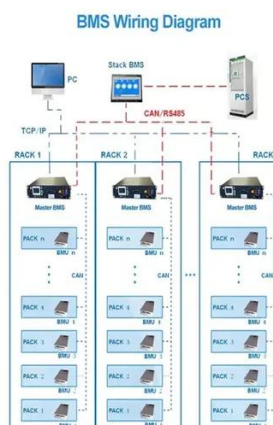

Sukhumi Energy Storage Battery Cabinet

Residential Battery Cabinets Battery Storage Cabinets. Discover the perfect blend of style and functionality with our energy storage cabinets. Engineered to seamlessly integrate ...

Solar Modules + Energy Storage: Power Supply Assurance for ...