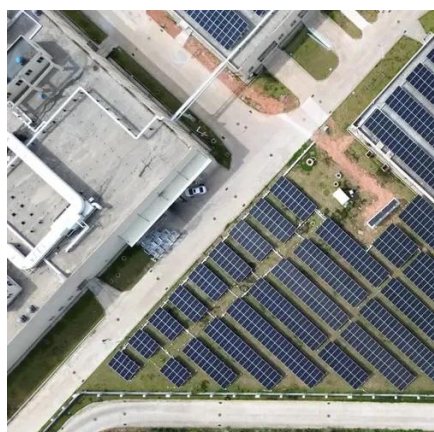

Telecom Cabinet Energy Storage , Huijue Group E-Site

With global data traffic projected to grow 300% by 2026, telecom cabinet energy storage systems now face unprecedented demands. A single network outage can cost operators $5,000/minute ...