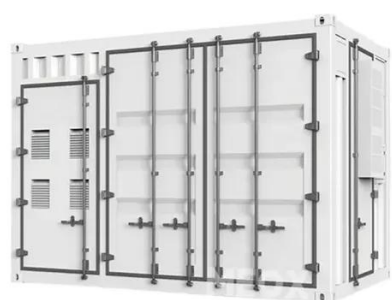

[Sucre, Bolivia: All You Must Know Before You Go (2025)](#)

Sucre Tourism: Tripadvisor has 20,826 reviews of Sucre Hotels, Attractions, and Restaurants making it your best Sucre resource.