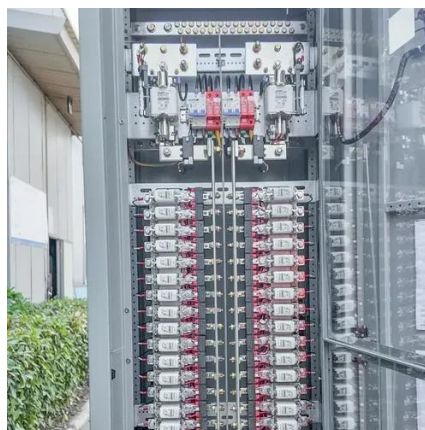

Outdoor Cabinets Charles Universal Broadband Enclosures (CUBE) are constructed to withstand the elements and provide superior protection for active electronics in all environments.

[Outdoor Telecom Cabinet , Outdoor Telecom Enclosures , Cube Cabinet](#)

Outdoor Cabinets Charles Universal Broadband Enclosures (CUBE) are constructed to withstand the elements and provide superior protection for active electronics in all environments.