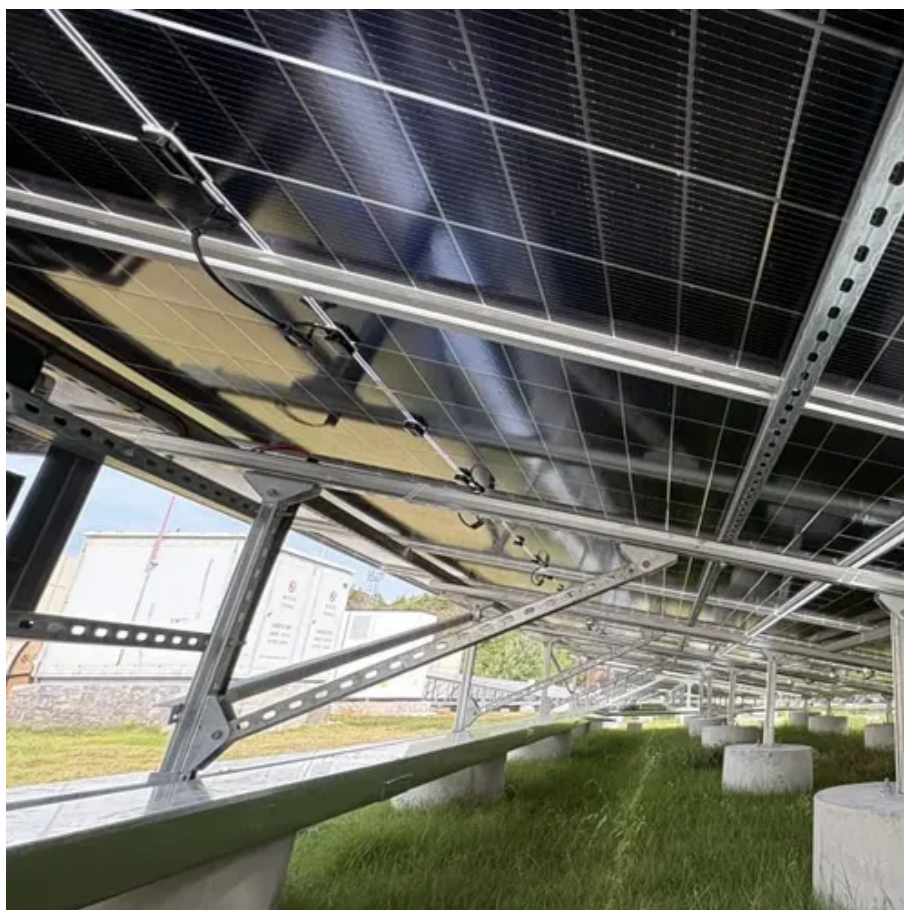

# Sucre outdoor telecom cabinet 20kw

## Sucre outdoor telecom cabinet 20kw

---