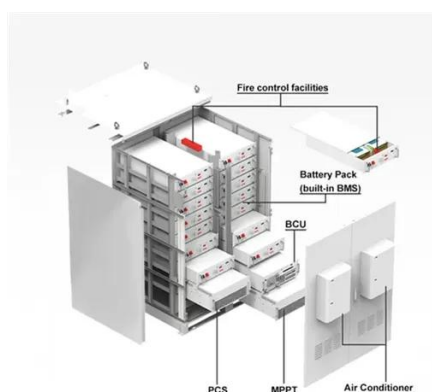

Green Secure Energy Systems (GSES) specialized in Custom Design, manufacturing and servicing of power electronics equipment for Oil & ...

Test certification
CE FCC