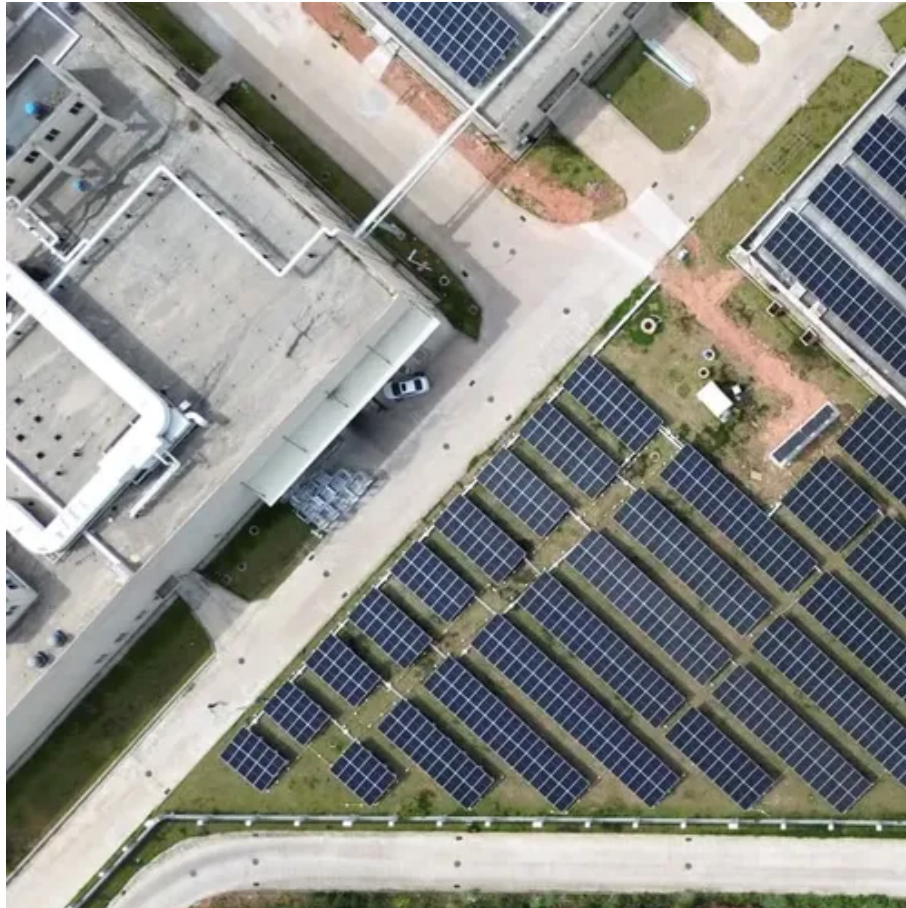

Sucre green energy branch site

Sucre green energy branch site

BASIC APPLICATION

Storage systems have been proven to be "extremely lucrative" for commercial and industrial (C&I) filed.

[Light the future with clean energy.](#)

STAMP

The STAMP mega-site delivers hydropower, utilities, and talent to grow advanced manufacturing at a strategic location in New York. STAMP's 1,250-acre campus sources high capacities of ...

[Green Secure Energy Systems, UPS, Industrial ...](#)