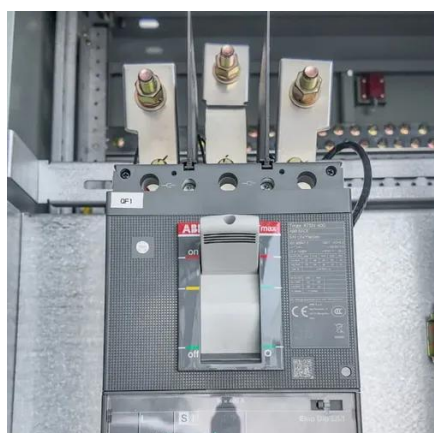

[Outdoor Energy Storage All-in-One Cabinet Factory](#)