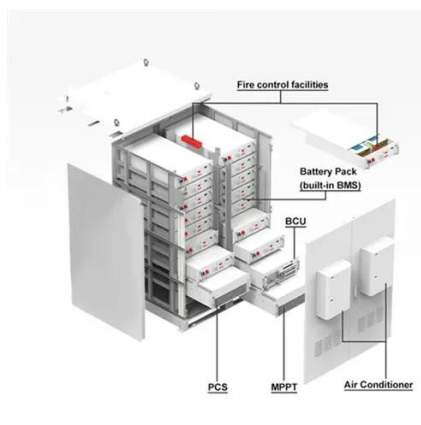

[Generator connection box / generator docking station](#)

Generator Docking Stations are NEMA 4/12 water tight, wall mount enclosures rated for 400, 800, 1200, 1600, & 2000 Amp configurations. ...