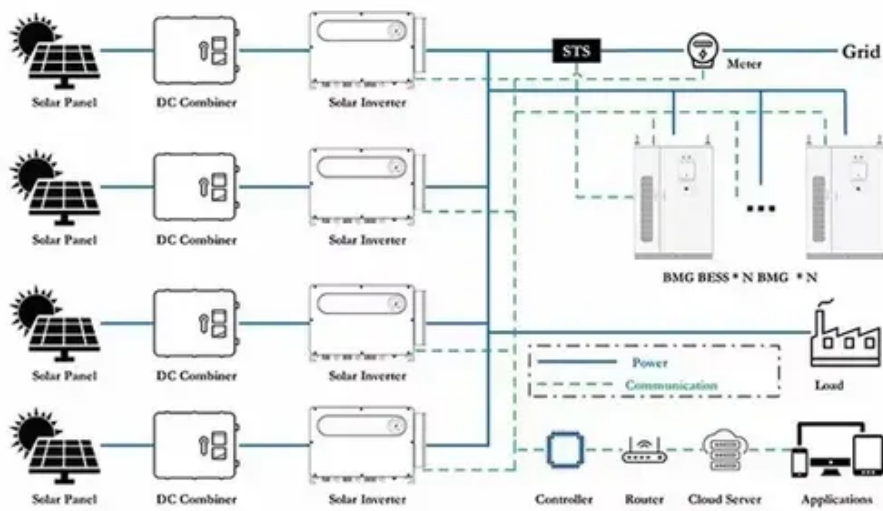

Steel emergency generator cabinet