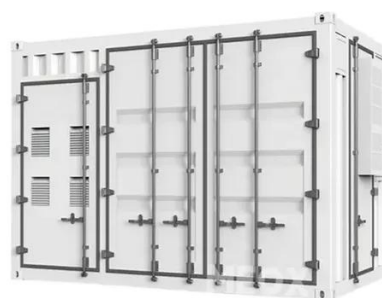

Save time and money by buying your entire off-grid solar power system at once with our custom-designed kits. We assemble, wire, and test all the parts necessary to run your off-grid system ...

[st.george outdoor portable energy storage power bank , etrailer](#)

In search of st.george outdoor portable energy storage power bank? Browse our trusted collection to uncover the ideal match for your needs!