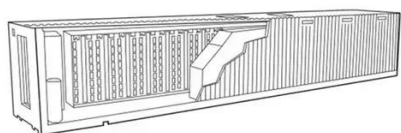

[Outdoor energy storage distribution cabinet , Solar Power Solutions](#)