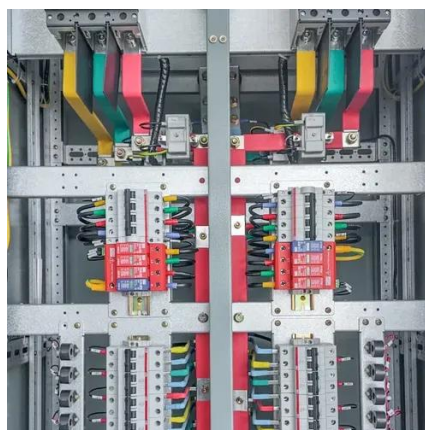

[Solar Battery Cabinet Equipment Enclosures for on-grid or off-grid](#)

The solar energy battery cabinet was designed for battery installations, due to a cabinet of this design's scarce availability that was suitable for a variety of lithium-ion batteries. The solar ...