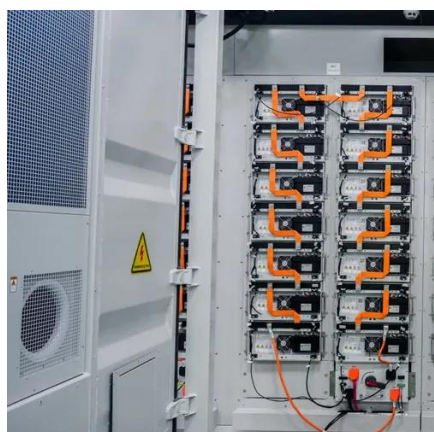

WHAT MAINTENANCE DO PHOTOVOLTAIC ENERGY STORAGE CABINETS REQUIRE? Maintenance of photovoltaic energy ...