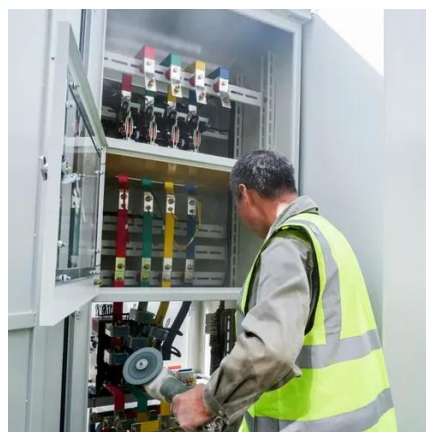

Energy Storage Enclosures/Cabinets , Modular ...

Our battery storage cabinets are constructed with a modular design, providing optimal flexibility for businesses across various sectors. Our ...