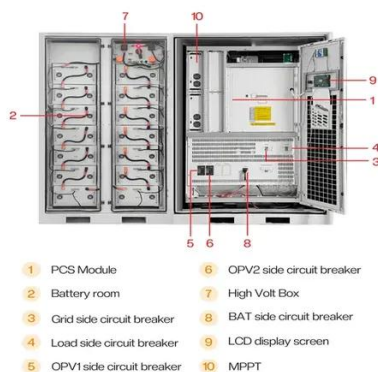

Specific components of cabinet-based energy storage cabinet