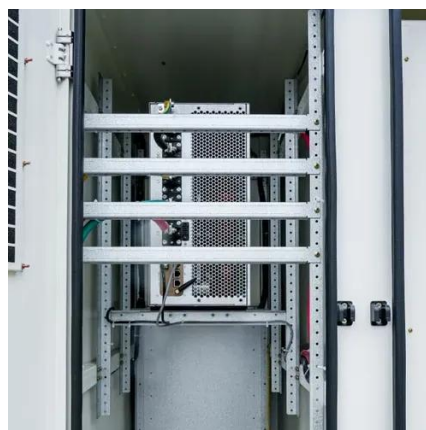

[Industrial Chassis , iStarUSA Products , WN158](#)

This stylish and secure 19" rack-mount cabinet protects your investment in computer equipment against environmental elements heat and dust. WN Series offer a superior environment for ...

[15U SERVER RACK CABINET, 800MM DEPTH - ...](#)

Cabinet is completely lockable from the front/ rear doors and side panels to prevent unauthorized access. This stylish and secure 19" rack-mount ...