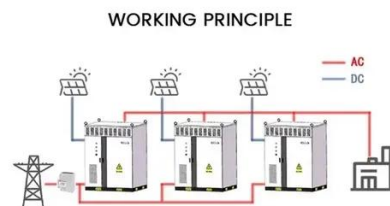

Discover TANFON's Outdoor Integrated Energy Storage Systema cutting-edge solution that seamlessly combines lithiumiron phosphate batteries. ...

200kwh Outdoor Integrated Energy Storage Cabinet_On And Off Grid Solar

Discover TANFON's Outdoor Integrated Energy Storage Systema cutting-edge solution that seamlessly combines lithiumiron phosphate batteries. advanced Battery ManagementSystem ...