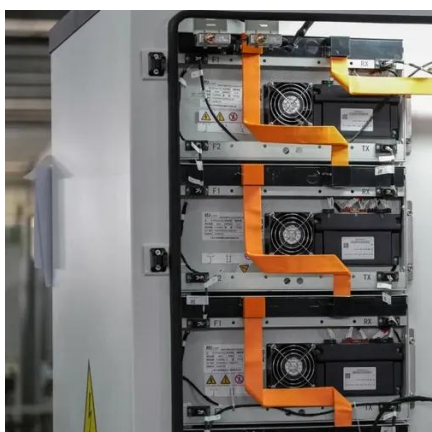

[Best Solar Generators For Home Backup [2024]: Top 10 Picks](#)

Shopping for the best backup generator for home use? Don't buy until you consider these top picks - with reviews & buying guide.

[241kWh Outdoor Cabinet Battery Energy Storage ...](#)

Polinovel CBS240 Outdoor Cabinet Battery Energy Storage System is tailored for high capacity power storage, ideal for large-scale renewable ...

[Custom All in One Cabinet 100kw 200kw 241Kwh 261Kwh ...](#)

Liquid cooling all-in-one solar battery storage system integrates advanced cooling technology with high-efficiency energy storage. 100kw 200kw lithium solar battery designed for seamless solar ...

[Sunway Intelligent liquid-cooled 100KW 261KWH Outdoor Cabinet ...](#)