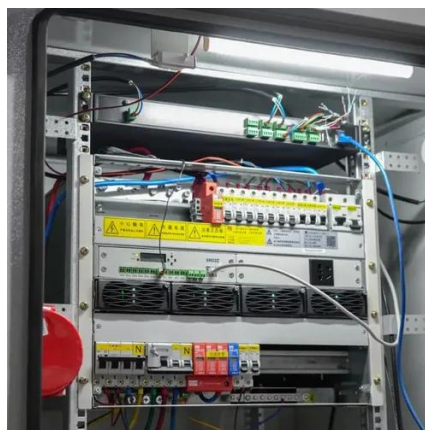

Polinovel CBS240 Outdoor Cabinet Battery Energy Storage System is tailored for high capacity power storage, ideal for large-scale renewable energy generation, PV self-consumption, off ...