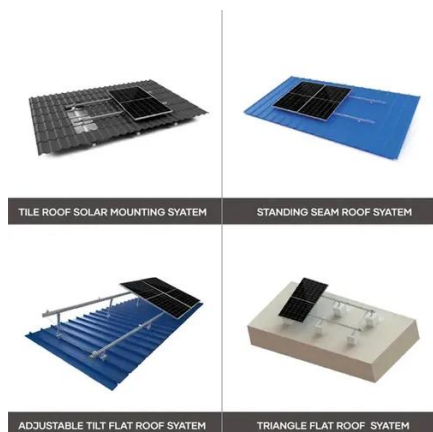

[Solar-Powered Generators Are a Clean, Quiet ...](#)

We rated and reviewed the best solar-powered generators for home backup during power outages, including models from Generac, ...