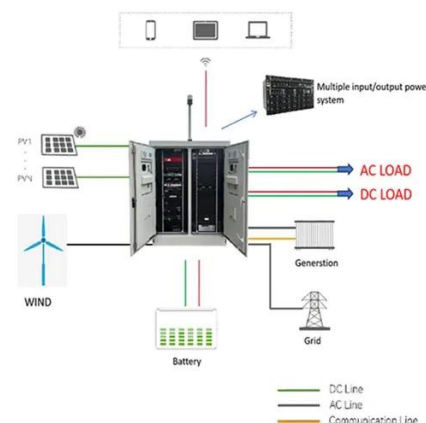

Outdoor Solar Plug Outlet: Your Ultimate Guide to ...

An outdoor solar plug outlet allows you to use solar power to operate outdoor equipment, lights, and electronics. These ...

Outdoor Cabinet Power Storage , Sano Energy

This model SES-90K-NA/EX Outdoor Cabinet BESS power storage is a pre-engineered system designed to be placed outdoors for various ...