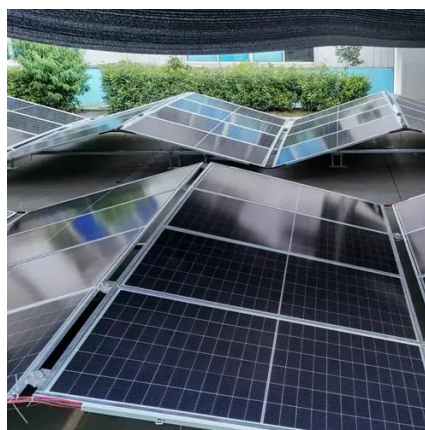

[All You Need to Know About Telecom Enclosures](#)

A lot of forms of devices require an outdoor telecom enclosure. Nowadays, the most common applications in the telecom landscape include cable or ...