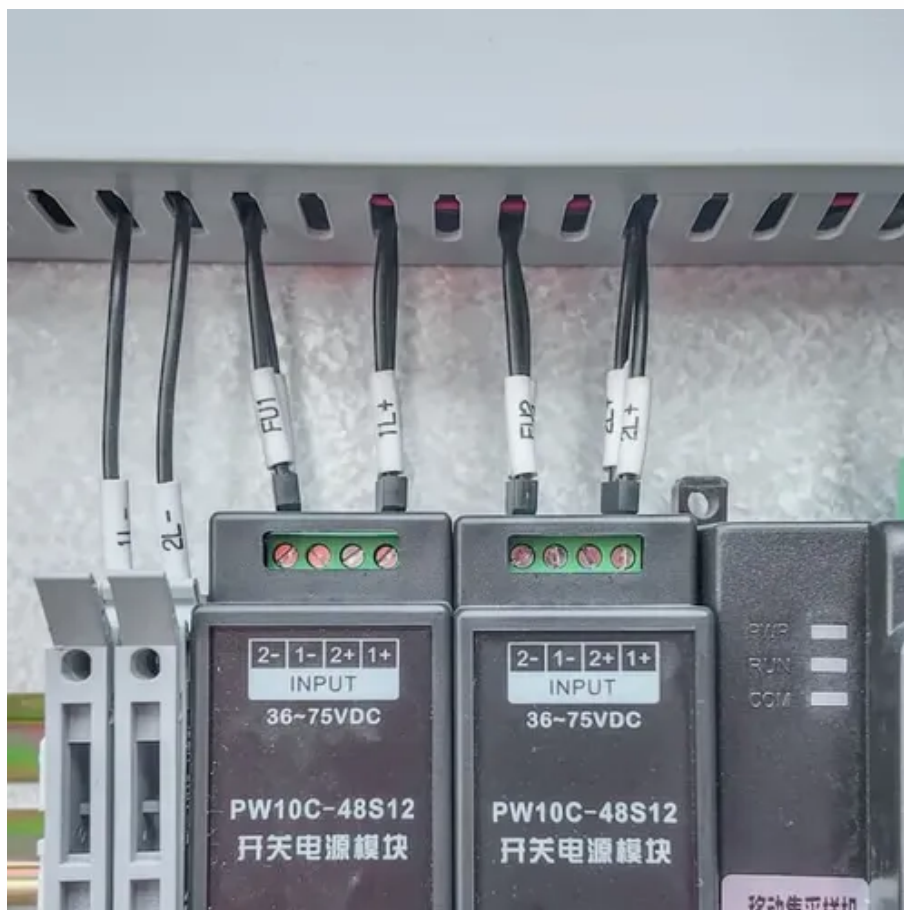

Small outdoor cabinets for train stations