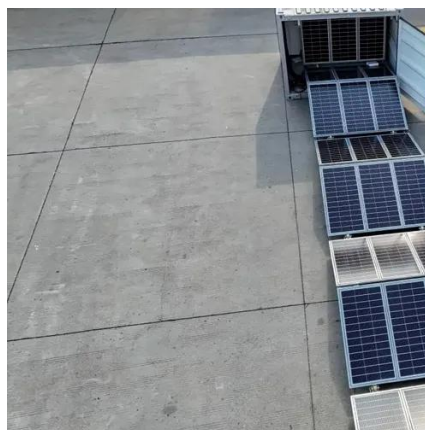

Choose from our range of IP protected indoor and outdoor cabinets as well as wall mount enclosures. Trackside shelters can host multiple applications including telecommunications ...

[Small Outdoor Storage](#)

Maximize limited spaces with small outdoor storage solutions. Browse compact sheds and cabinets at Lowe's for garden tools and accessories. ...