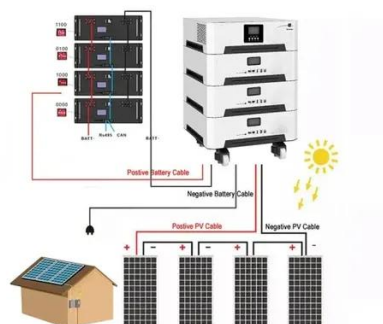

[Power Plants and Neighboring Communities , US EPA](#)

The Power Plants and Neighboring Communities Mapping Tool identifies the locations of power plants and provides socioeconomic indicators of communities near or ...

[7 sites were studied as potential locations for a small modular reactor](#)