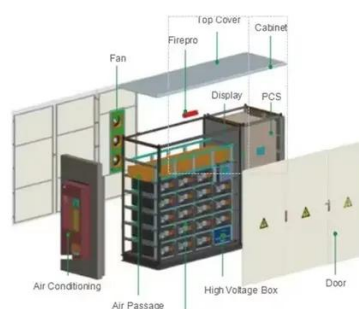

[Solar energy storage cabinets for Southeast Asian telecommunication](#)

Solar Module systems combined with advanced energy storage provide reliable, uninterrupted power for off-grid telecom cabinets. Continuous power availability ensures network uptime and ...