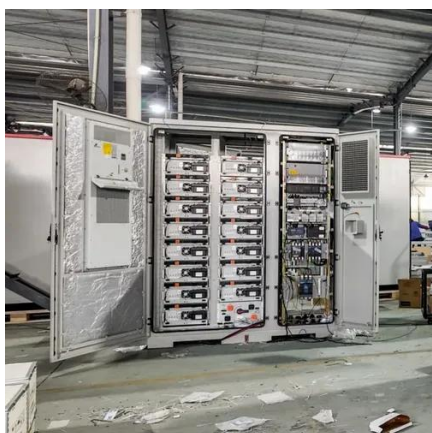

# Signal tower battery cabinet ess power base station

## Signal tower battery cabinet ess power base station

### [Site Battery Storage Cabinet, Base Station Energy Storage](#)

A Site Battery Storage Cabinet is a modular energy backup unit specifically designed for telecom base stations. It houses lithium-ion batteries (typically LFP), BMS, EMS, and optional thermal ...

### [Energy storage system of communication base station](#)

Energy storage system of communication base station Base station energy cabinet: floor-standing, used in communication base stations, smart cities, smart transportation, power ...