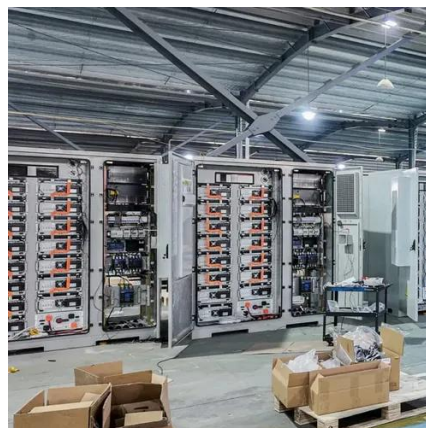

[Integrated Outdoor Telecom & Solar Cabinet with Cooling](#)

This Outdoor Telecom and Solar Electrical Enclosure is designed to house and protect communication equipment, solar controllers, inverters, batteries, and electrical ...