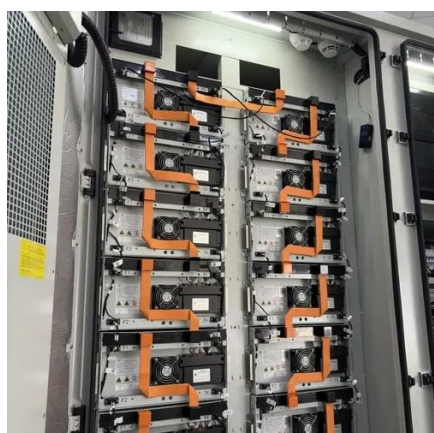

The Ultimate Guide to Outdoor ...