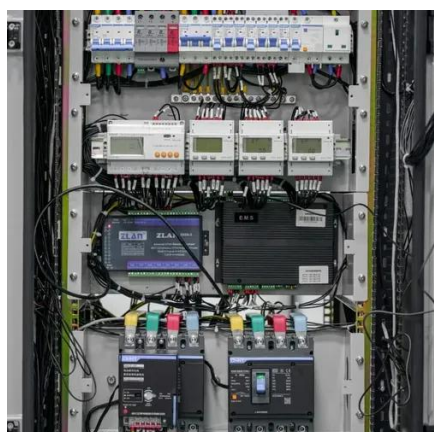

Cube-2000

Powered by Self-developed LiFePO4 Battery Cells Segway-Ninebot has produced more than 20 million packs of self-developed power battery. Now Segway create Cube based on our ...

[Segway Lumina 500 9-Port Powerhouse Review](#)

Our in-depth review breaks down real-world performance, solar charging capability, and whether this Lumina model is the organized ...