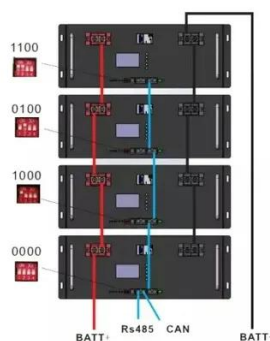

[Amazon : Segway SP200 Portable Solar ...](#)

Expandable Connectivity: Compatible with Segway Cube Series Power Station, the SP200 allows for easy integration and expansion, enabling ...