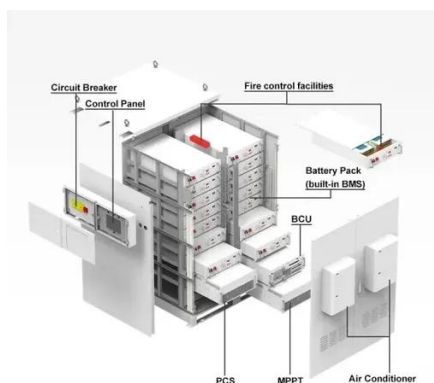

Common stationary styles include metal storage cabinets, art supply cabinets and industrial storage cabinets. Mobile storage, on the other hand, helps create greater efficiencies in places ...