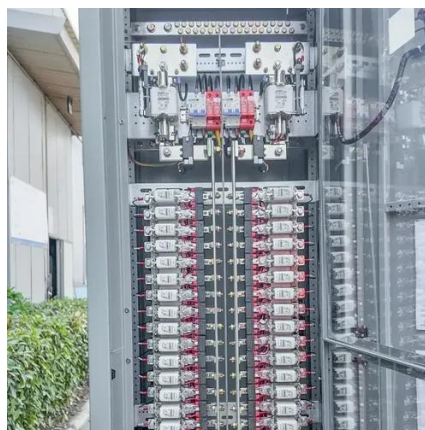

APC NetShelter SX 48U 600mm Wide x 1200mm Deep Enclosure Feature-rich IT enclosures optimized for cable management, power distribution, and airflow management Includes: ...

[Eaton Tripp Lite Series 45U SmartRack Deep and ...](#)

With its locking, reversible, removable front and rear doors, and locking, removable side panels, the SR45UBDPWD provides ultimate equipment ...

[Cabinet Tray for E series](#)

Your results may vary due to several external and environmental factors. Specification Others Shelf DS-XSPB06-E: 600mm depth E series floor standing cabinet tray DS-XSPB08-E: ...