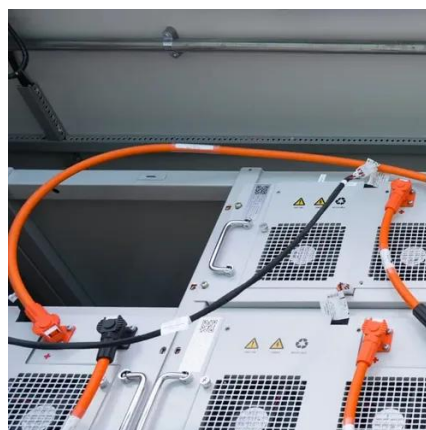

Telecom System Integration and Outdoor Network Enclosure ...

Westell offers secure, weather-tight outdoor network enclosures to protect electronic equipment for outdoor telecom networks.