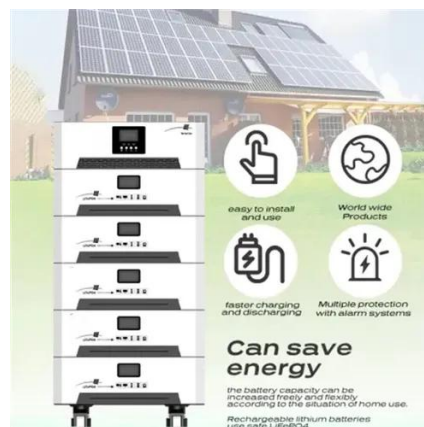

IP55 Outdoor Telecommunication Cabinet, Integrated Outdoor ...

Outdoor integrated cabinet is well suited for power equipment, batteries, telecom gear, all integrated into a robust, economical package. The cabinet contains internal mounting rails, ...

Outdoor Telecommunication Enclosures

Our top-grade enclosures provide safe and secure environments for critical electronic and communication components. Whether you need to house ...