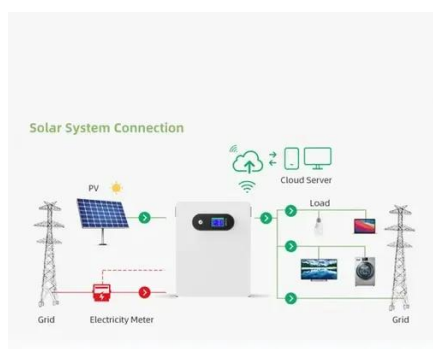

Outdoor Telecommunication Enclosures

Our top-grade enclosures provide safe and secure environments for critical electronic and communication components. Whether you need to house ...

Outdoor Telecom Power System IP65 Outdoor Power Enclosure ...

Introduction of Outdoor Telecom Power System
IP65 Outdoor Power Enclosure with 21kW 350A
Rectifiers ET7575200A-38U-21kW/350A is an
outdoor cabinet which can provide stable power ...

[Outdoor Telecom Cabinet , Outdoor Telecom Enclosures , Cube ...](#)