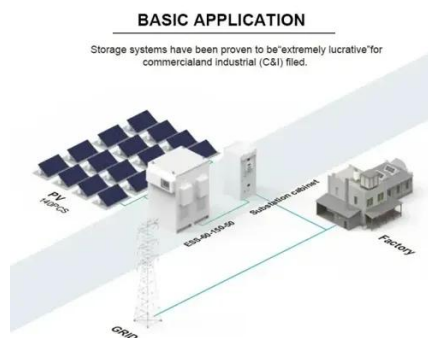

Riga outdoor communication battery cabinet base station

Riga outdoor communication battery cabinet base station

[Outdoor communication energy cabinet](#)

Highjoule HJ-SG-D02 Outdoor Communication Energy Cabinet is an integrated system for network communication, base station power and remote area site operation, which is suitable ...

[RIGA BATTERY MODULE CHARGING AND DISCHARGING CABINET](#)

How to install the outdoor cabinet battery energy storage cabinet This guide provides step-by-step instructions on how to install your R-BOX-OC outdoor solar battery cabinet, including site ...

[Pole-Type Base Station Cabinet , Efficient Energy Solutions for](#)

Discover the Pole-Type Base Station Cabinet with integrated solar, wind energy, and lithium batteries. Designed for seamless installation and remote monitoring, this energy-efficient ...