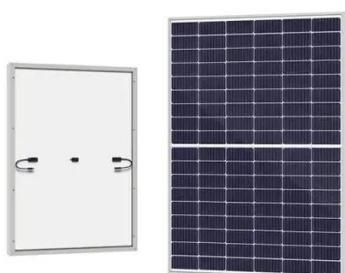

Wall-mounted or floor-standing options for versatile energy storage. Indoor and outdoor cabinets tailored for your energy needs. Designed to withstand extreme conditions and ensure ...

[Outdoor Photovoltaic Energy Cabinet, Base Station Energy ...](#)

These cabinets are ideal for outdoor base stations in remote, mountainous, or desert regions, especially where grid power is absent, unstable, or costly. They are also used for border ...

[Outdoor Base Station Cabinet](#)

The Outdoor Base Station Cabinet is a robust and weatherproof telecom cabinet engineered to house communication, power, and battery equipment in outdoor environments.

[IP55 POWER SUPPLY OUTDOOR COMMUNICATION BASE STATION BATTERY CABINETS](#)

Does the base station power supply equipment have a battery Backup power supply for communication base stations, including UPS power supply is a battery pack consisting of ...

[China Outdoor Base Station Cabinet, Outdoor Base Station Cabinet](#)