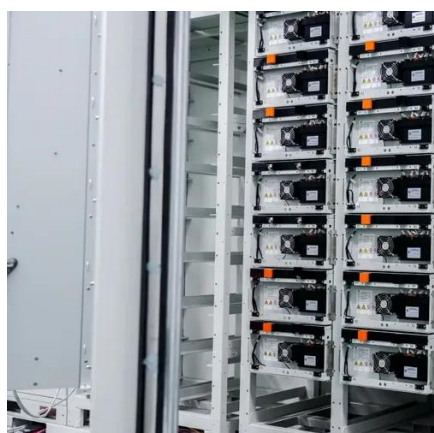

NEMA 4X Weatherproof Enclosures , NEMA 4X Equipment Cabinets , Battery

Outdoor integrated cabinet is well suited for power equipment, batteries, telecom gear, all integrated into a robust, economical package. The cabinet contains internal mounting rails, ...

Outdoor Base Station Cabinet