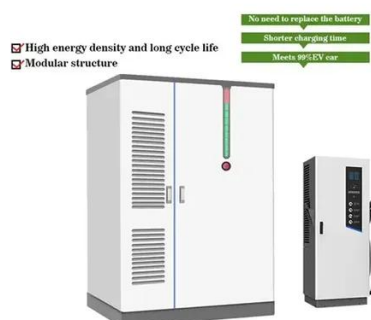

Rental Force is the best place to find generator rentals in Riga, NY. With RentalForce you can compare prices on all types of generators from multiple suppliers in minutes, helping you ...