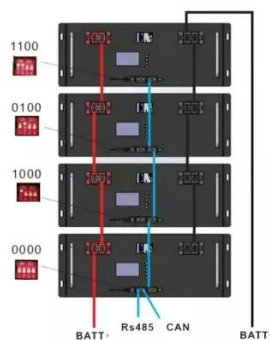

Discover a trending stunning collection of AI-generated images for riga. Stay ahead of the curve with the latest trends and ideas of riga in AI art. Explore our gallery and get inspired to create ...