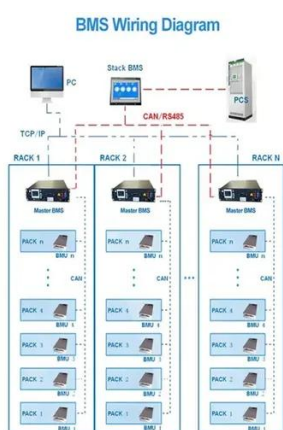

Polarium Power Skid includes integrated wiring and cabinets, requiring only on-site connection of communication and AC lines. It can be swiftly relocated as per your evolving needs.