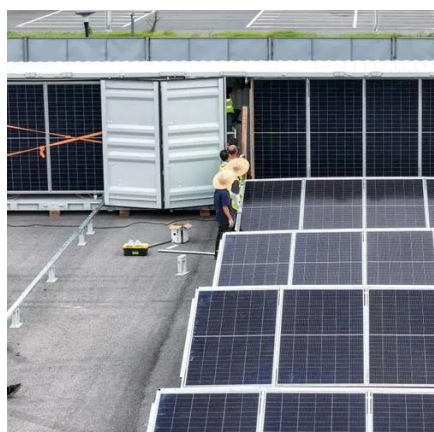

### [600KW 600KVA Off Grid Solar Power System With Battery Storage](#)

In general, it includes solar panels, charger controller, batteries and inverter. This system will store the solar power into the batteries, batteries energy will be converted the electricity power ...