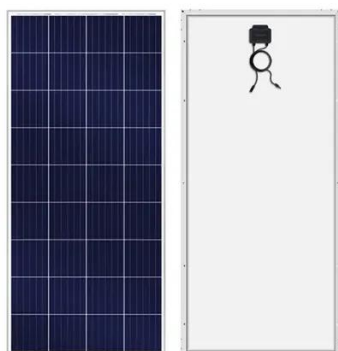

Looking for the best on-grid solar inverter in India? Compare the efficiency, warranty, and performance of leading models